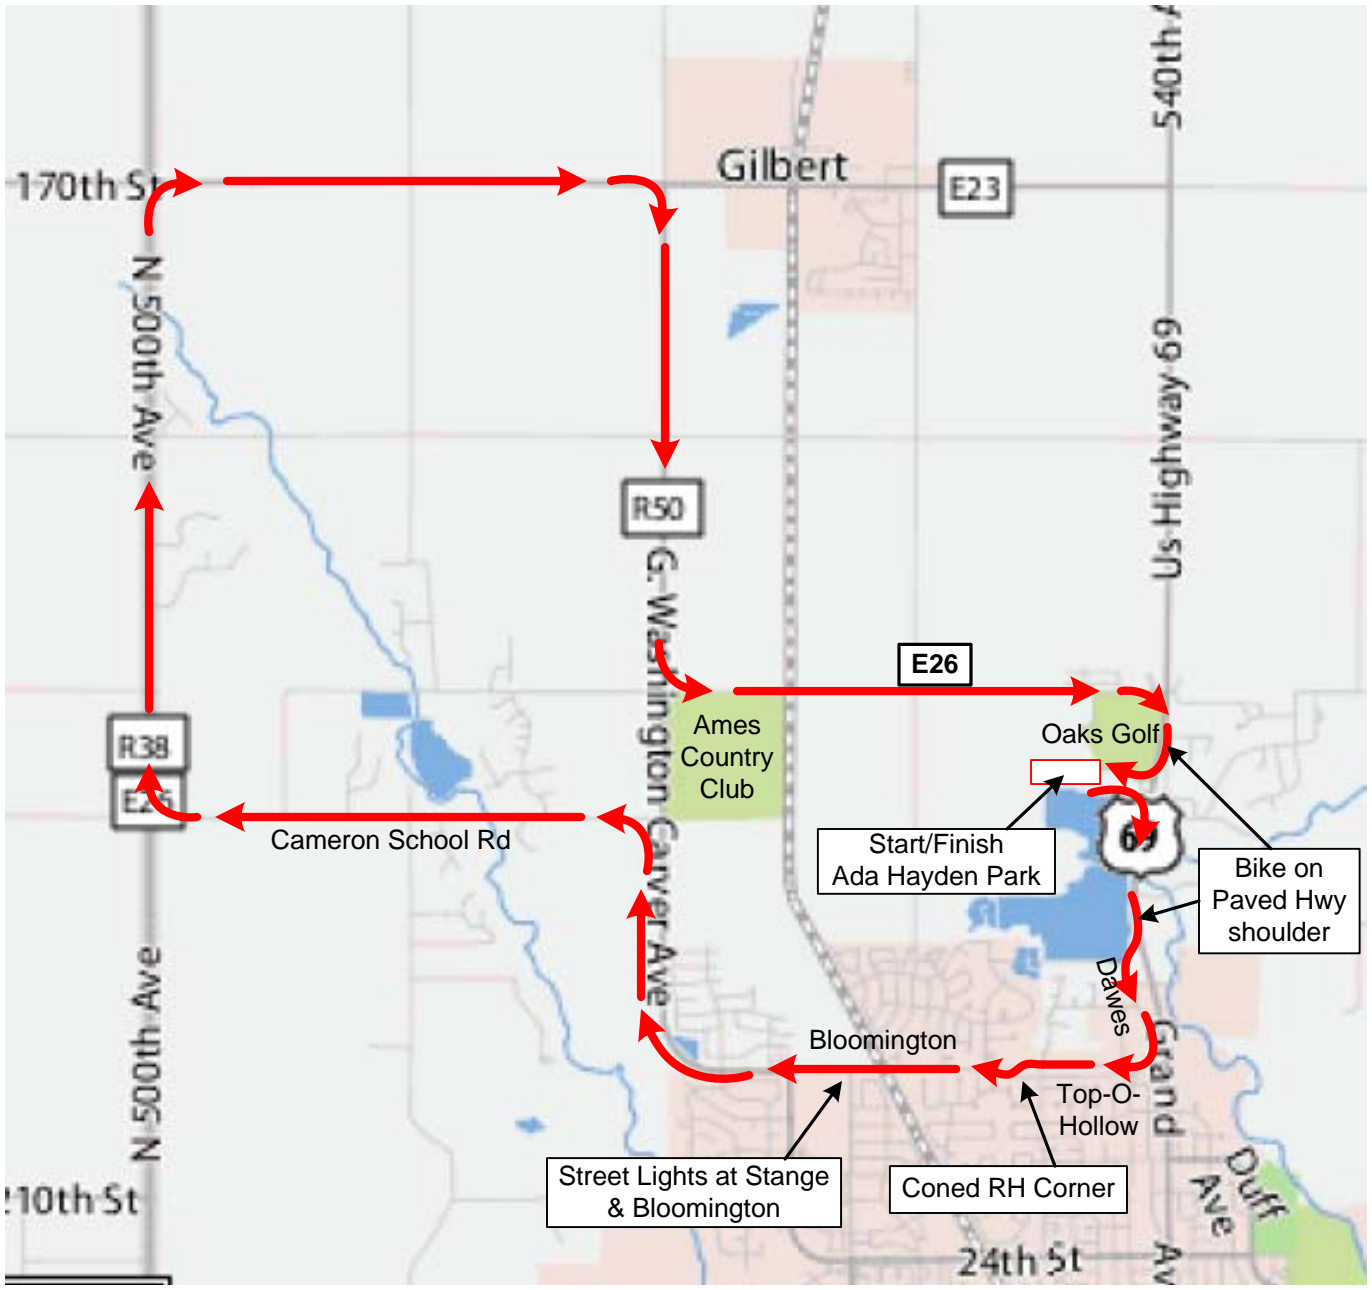

**Canoe/Kayak Course Notes:**

- Race will be started at the dock in flights.
- Course is around the edge of the lakes.
- Keep to RIGHT of buoys
- Paddlers must exchange with team-mates in transition zone.

**Bicycle Course**  
**Great Ames Adventure Race**

Runners start from transition zone.

Finish Line

Running Course Map  
GAAR